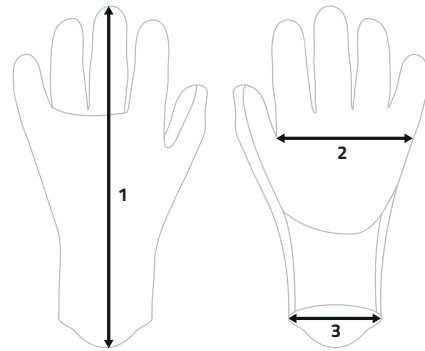

PROLIMIT

SIZE CHART

NEOPRENE GLOVES

MEASUREMENT	XS	S	M	L	XL	XXL
1 GLOVE LENGTH	23,81	24,61	25,41	26,21	27,01	27,81
2 PALM WIDTH	18,42	19,07	19,72	20,37	21,02	21,67
3 GLOVE OPENING	17,1	17,7	18,3	18,9	19,5	20,1
LONG FINGER HS UTILITY						

MODELS INCLUDE:

Short finger HS Mesh	Elasto Sealed Skin	Lykra summer gloves
Long finger HS Mesh	Elasto Sealed	H2O summer gloves
Short finger HS Utility	Q-Glove X-Stretch	Summer glove Long finger
Long finger HS Utility	Glove Sealed