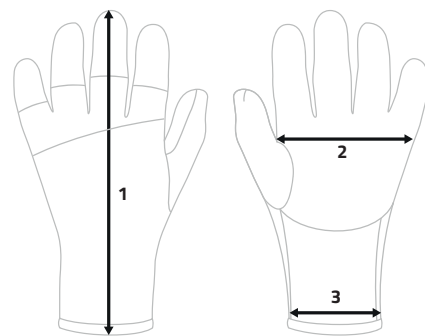

PROLIMIT

SIZE CHART

NEOPRENE BEANIES & HOODS

SIZE	BEANIE	HOOD
XS	53.5-55.5cm	N/A
S	55-57cm	55-57cm
M	56.5-58.5cm	56-58cm
L	58-60cm	57-59cm
XL	59.5-61.5cm	58-60cm

Beanie thickness does not effect sizing.

PROLIMIT

SIZE CHART

NEOPRENE GLOVES

MEASUREMENT	XS	S	M	L	XL	XXL
1 GLOVE LENGTH	23,81	24,61	25,41	26,21	27,01	27,81
2 PALM WIDTH	18,42	19,07	19,72	20,37	21,02	21,67
3 GLOVE OPENING	17,1	17,7	18,3	18,9	19,5	20,1
LONG FINGER HS UTILITY						

MEASUREMENT	XS	S	M	L	XL	XXL
1 GLOVE LENGTH	28,1	28,9	29,7	30,5	31,3	32,1
2 PALM WIDTH	20,61	21,68	22,75	23,82	24,89	25,96
3 GLOVE OPENING	16,44	17,24	18,04	18,84	19,64	20,44
CURVED FINGER UTILITY						

MODELS INCLUDE:

Curved finger Mesh	Mittens Closed Palm/Direct Grip
Curved finger	Mittens Open Palm Xtreme
Polar 2-Layer	Mittens Cold Water
Hydrogen	

PROLIMIT

SIZE CHART

SAFETY FLOATATION VEST

		CHEST SIZE		WEIGHT	
CHILDREN SIZE		CM	INCH	KG	LBS
BABY	4XS	51-58	20-23	UP TO 15	UP TO 33
CHILD	3XS	58-63	23-25	15-23	33-51
LARGE CHILD	2XS	63-69	25-27	23-30	51-66
		CHEST SIZE		WEIGHT	
ADULT SIZE		CM	INCH	KG	LBS
JUNIOR	XS	69-76	27-30	Over 30-40	Over 66-88
SMALL (S)	S	71-81	28-32	Over 40-50	Over 88-110
MEDIUM (M)	M	78-91	31-36	Over 50-60	Over 110-132
LARGE (L)	L	88-101	35-40	Over 60-70	Over 132-154
EXTRA LARGE (XL)	XL	101-114	40-45	Over 70	Over 154
EXTRA EXTRA LARGE (2XL)	2XL	114-127	45-50	Over 70	Over 154